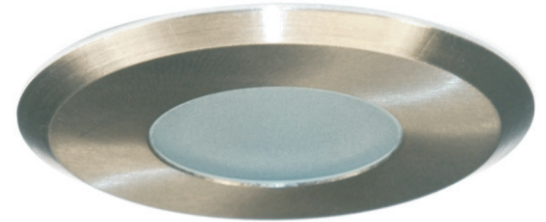

### AURA Product Description

The Aura is a small diameter recessed LED down light suitable for commercial and residential applications. Low energy consumption and the Solid State technology make it ideal for areas with difficult access or long hours of operation. Aura is suitable for both indoor and outdoor applications and is available with a wide or narrow beam angle. Light output is approximately equivalent to a 5 Watt Halogen lamp.

### Features and Benefits

- Light output of >50 lumens
- Nominal input power of 1.2 Watts
- Useful life of 70,000 hours (to 70% of initial light output)
- CRI of 90+
- Standard 3200K\*
- Choice of 12° or 110° beam angle
- Clear or frosted lens
- Stainless steel bezel in Brushed or Mirror finish\*\*
- High quality die cast housing with spring clip for easy mounting
- Virtually no maintenance

### Ordering info

Model	Finish**	Colour Temp*	Beam	Lens
AUR-001-32-22-80-012	Brushed Stainless	3200K	12°	Clear
AUR-001-32-22-80-110	Brushed Stainless	3200K	110°	Clear
AUR-001-32-22-81-012	Brushed Stainless	3200K	12°	Frosted
AUR-001-32-22-81-110	Brushed Stainless	3200K	110°	Frosted

\* 5000K, red, green and blue also available.

\*\*Mirror Stainless Steel finish also available.